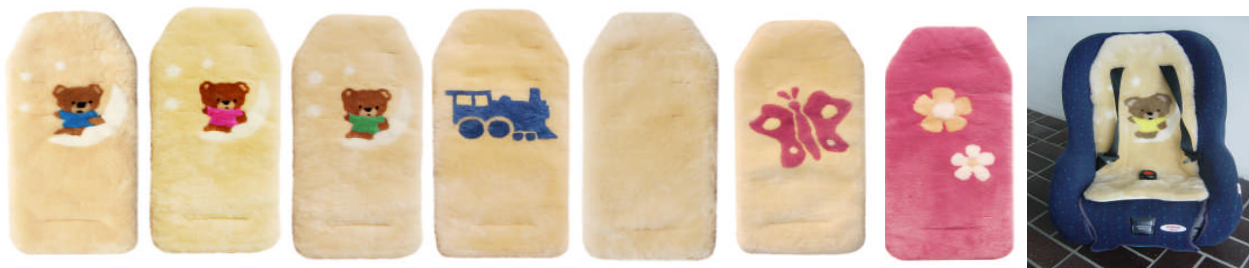

BABY PRODUCTS

CAR SEAT LINERS

CODE	APPLICATION	QTY
46CSL-BK	SEAT LINER - BLACK	each
46CSL-CH	SEAT LINER - CHARCOAL	each

NATURAL SHAPE THROW RUGS - 92cm X 56cm

CODE	APPLICATION	QTY
46NTBG	BEIGE	each
46NTGN	GREEN	each
46NTGR	GREY	each
46NTWH	WHITE	each

PRAM LINERS - 70cm X 30cm

CODE	APPLICATION	QTY
46MF13	PINK / PINK & WHITE FLOWERS	each
46MT11	BEIGE / TEDDY IN BLUE / MOON & STARS	each
46MT12B	BEIGE / TEDDY YELLOW BOW TIE	each
46MT13	BEIGE / TEDDY IN PINK / MOON & STARS	each
46MTBF	BEIGE / BUTTERFLY	each
46MTBG	BEIGE / PLAIN	each
46MTBK	BLACK / PLAIN	each
46MTGN	GREEN / PLAIN	each
46MTGR	GREY / PLAIN	each
46MTTR	BEIGE / TRAIN	each