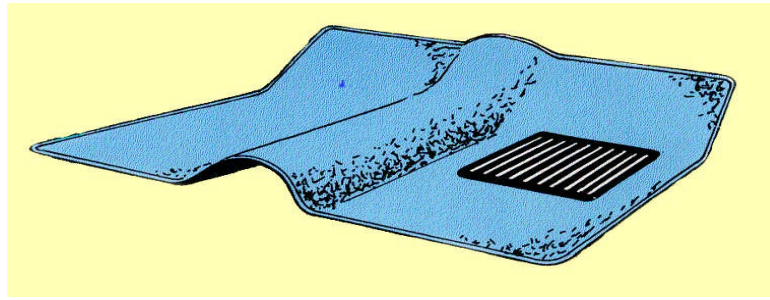

CARPET SETS

*Individually custom made moulded carpet sets to suit:
Sedans - Wagons - Panel vans - Utes - 4WD Vehicles etc.
Available in a range of colours*

CODE	APPLICATION	QTY
LOOP PILE		
21SASF	FULL CARPET SET front & rear	set
21SAF	HALF CARPET SET front or rear	set
21SAB	BOOT CARPET sedan	each
21SASB	STATESMAN BOOT CARPET	each
21SALLL	LARGE LUGGAGE AREA 4WD & wagon	each
21SAEL	EXTRA LARGE LUGGAGE AREA 4WD & wagon	each
21SAKB	KICKBOARDS newboard + carpet	pair
21SAUE	UTE SIDE EXTENSIONS	pair
21SAWA	WHEEL ARCHES 4WD etc	pair
21SAXF	FULL CARPET SET JAGUAR / 4WD front & rear	set
21SAXF2	HALF CARPET SET JAGUAR / 4WD front or rear	set
21SAUF	UNDERFELT SHEET 2000mm X 1000mm 12mm THICK	each
21SA1ML	LOOP PILE CARPET (ONE METRE WIDE) BY THE METRE	each
CUT PILE		
21SASFC	FULL CARPET SET front & rear	set
21SAFC	HALF CARPET SET front or rear	set
21SABC	BOOT CARPET sedan	each
21SASBC	STATESMAN BOOT CARPET	each
21SALLC	LARGE LUGGAGE AREA 4WD & wagon	each
21SAELC	EXTRA LARGE LUGGAGE AREA 4WD & wagon	each
21SAUEC	UTE SIDE EXTENSIONS	each
21SAWA	WHEEL ARCHES 4WD etc	pair
21SAXFC	FULL CARPET SET JAGUAR / 4WD front & rear	set
21SAXF2C	HALF CARPET SET JAGUAR / 4WD front or rear	set
21SA1MC	CUT PILE CARPET (ONE METRE WIDE) BY THE METRE	each
VINYL FLOOR MAT pre-cut to suit vehicle		
21SAVF	VINYL FLOOR MAT front or rear	each
21SAXVF	VINYL FLOOR MAT front or rear	each
21SASVF	VINYL FLOOR MAT front & rear	set
21SAXVFS	VINYL FLOOR MAT 4WD front & rear	set