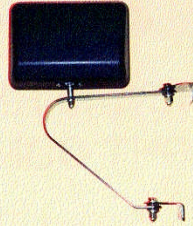

MIRRORS

CM 2006
West Coaster with 418 x 163 Head Ratchet Bracket, Spring loaded Top and Bottom. All brackets and mirror bow zinc plated. To suit most square cab vehicles.
Replacement Head RH2006
Replacement Glass RG2006
Also available black powdercoated head, lights and heater elements.

CM 2026
West Coaster to suit smaller vehicle. Fully telescopic arms with adjustable brackets to fit most doors.
Aluminium head 292 x 163mm.
Replacement head RH 2026
Replacement glass RG 2026
Also available black powdercoated head and lights.

CM 2031
Medium West Coaster with steel brackets, aluminium head 378 x 163.
Strong clamp type top bracket to fit a range of vehicles, i.e. Ford Trader, Mazda, Daihatsu and Isuzu trucks.
Head can be adjusted to suit wide loads if needed.
Replacement head RH 2031
Replacement glass RG 2031
Also available with heater elements 12 and 24 Volt, black powdercoated head and lights.

CM 2022
Strong Luran S moulded head 240 x 162mm mounted on black powdercoated aluminium swingaway arm. Adjustable brackets. Suits most doors, designed to fit Ford 'F' series, Holden, Daihatsu and most commercial vans.
Replacement mirror head part no: RH 2022

CM 2033
Strong Luran S moulded head 240 x 162mm mounted on black powdercoated aluminium swingaway arm with steel brackets. Suitable for Toyota, Mazda, Mitsubishi, 'F' series and most light commercials.
Replacement mirror head part no: RH 2022
CM 2055 with convex glass for L.H.S.

WA 2014
150mm x 110mm. Rectangle stainless steel wide angle mirror with Dual s/s mounting brackets.