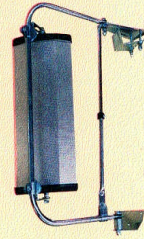

CM 2031
Medium West Coaster with steel brackets, aluminium head 378 x 163.
Strong clamp type top bracket to fit a range of vehicles, i.e. Ford Trader, Mazda, Daihatsu and Isuzu trucks.
Head can be adjusted to suit wide loads if needed.
Replacement head RH 2031
Replacement glass RG 2031
Also available with heater elements 12 and 24 Volt, black powdercoated head and lights.