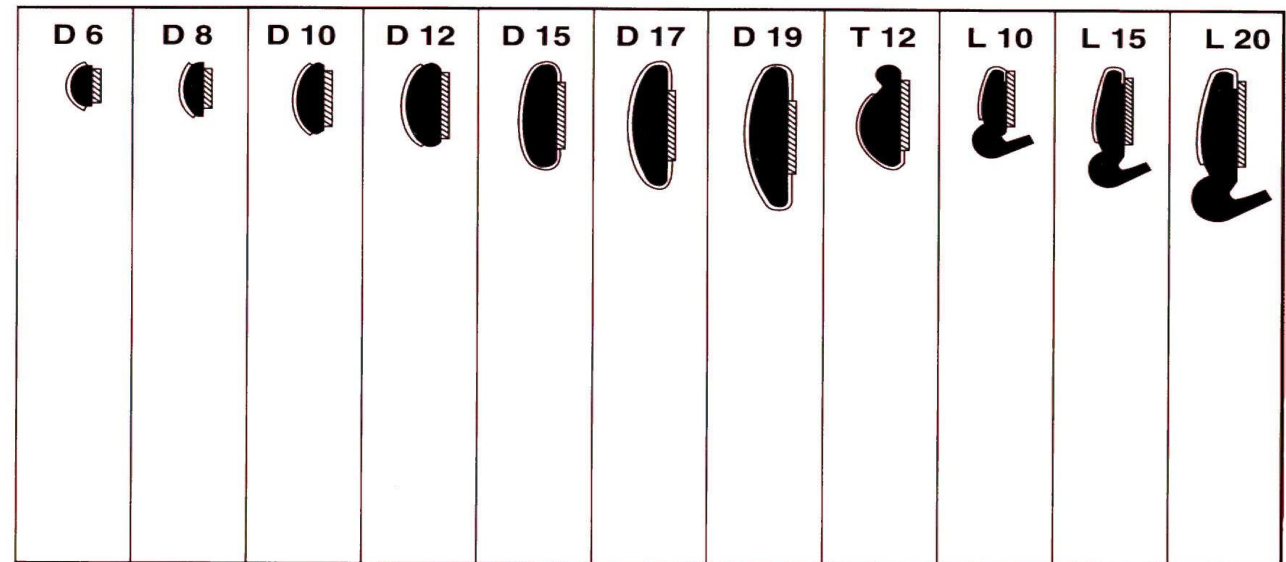

# MOULDING

## BODY SIDE MOULDING

## BODY SIDE MOULDING

CODE	STYLE	COLOUR	LGTH
<b>BODY SIDE MOULDINGS</b>			
50BM19MB	15mm STANDARD	BLACK	9m
50BM19MC	15mm STANDARD	BLACK / CHROME	9m
38BM130MB	15mm STANDARD	ALL BLACK	30m
38BM130MC	15mm STANDARD	BLACK / CHROME	30m

<b>MOULDING</b>		<b>BODY SIDE MOULDING</b>	
CODE	STYLE	COLOUR	LGTH
<b>'D' SECTIONS</b>			
50D105MB	10mm 'D'	BLACK	5m
50D105MC	10mm 'D'	CHROME	5m
50D105MR	10mm 'D'	RED	5m
38D1030MB	10mm 'D'	BLACK	30m
38D1030MC	10mm 'D'	CHROME	30m
38D1030MG	10mm 'D'	CHARCOAL	30m
38D1030MR	10mm 'D'	RED	30m
38D1230MC	12mm 'D'	CHROME	30m
50D155MB	15mm 'D'	BLACK	5m
50D155MC	15mm 'D'	CHROME	5m
50D155MR	15mm 'D'	RED	5m
38D1530MB	15mm 'D'	BLACK	30m
38D1530MC	15mm 'D'	CHROME	30m
38D1530MR	15mm 'D'	RED	30m
38D1730MB	17mm 'D'	BLACK	30m
38D1730MC	17mm 'D'	CHROME	30m
38D1730MLG	17mm 'D'	LIGHT GREY	30m
38D1730MOR	17mm 'D'	ORANGE	30m
38D1930MB	19mm 'D'	BLACK	30m
38D1930MC	19mm 'D'	CHROME	30m
<b>WHEEL ARCH MOULDING</b>			
50L105MB	10mm STANDARD	BLACK	5m
50L105MC	10mm STANDARD	CHROME	5m
38L1020MB	10mm STANDARD	BLACK	20m
38L1020MC	10mm STANDARD	CHROME	20m
50L155MB	15mm WIDE	BLACK	5m
50L155MC	15mm WIDE	CHROME	5m
38L1520MB	15mm WIDE	BLACK	20m
38L1520MC	15mm WIDE	CHROME	20m
38L2020MB	20mm WIDE	BLACK	20m
38L2020MC	20mm WIDE	CHROME	20m
<b>DOOR EDGE MOULDING</b>			
50DEM4B	DOOR EDGE MOULDING	BLACK	4m
50DEM4C	DOOR EDGE MOULDING	CHROME	4m
38DEM20B	DOOR EDGE MOULDING	BLACK	20m
38DEM20C	DOOR EDGE MOULDING	CHROME	20m
38DEM2150	DOOR EDGE MOULDING - U SHAPE	CHROME	15M
<b>DOUBLE SIDED TAPE</b>			
38NW1266	12mm	BODY MOULD TAPE	66m
38NW2433	24mm	BODY MOULD TAPE	33m