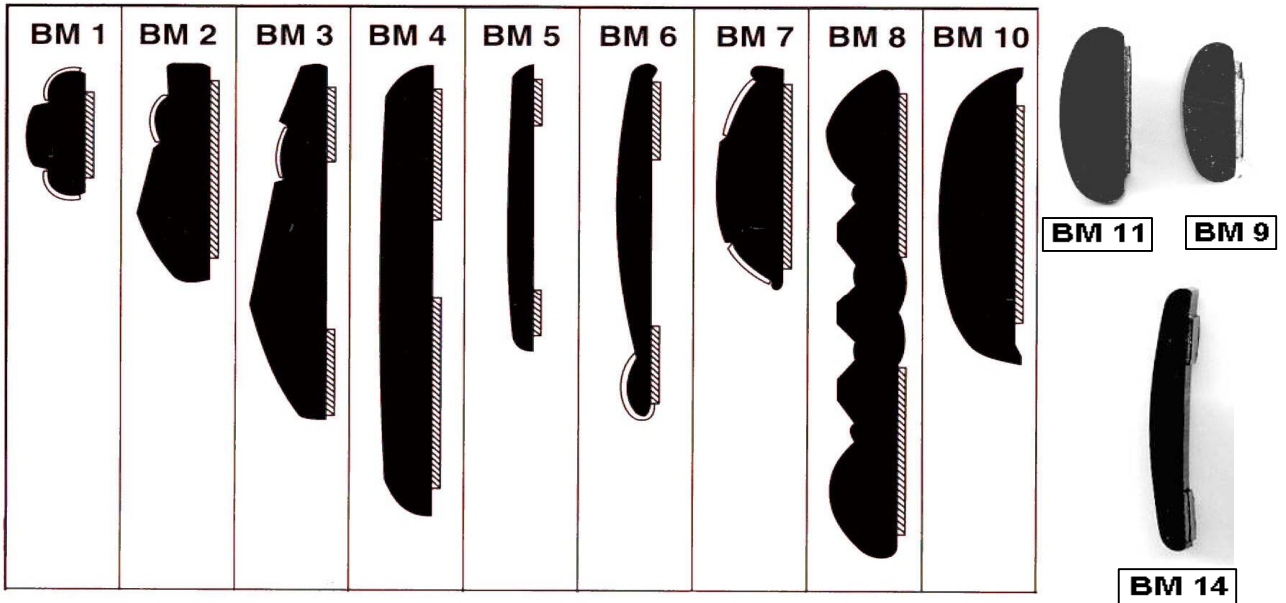

# MOULDING

## BODY SIDE MOULDING

<b>MOULDING</b>		<b>BODY SIDE MOULDING</b>	
CODE	STYLE	COLOUR	LGTH
<b>'D' SECTIONS</b>			
50D105MB	10mm 'D'	BLACK	5m
50D105MC	10mm 'D'	CHROME	5m
50D105MR	10mm 'D'	RED	5m
38D1030MB	10mm 'D'	BLACK	30m
38D1030MC	10mm 'D'	CHROME	30m
38D1030MG	10mm 'D'	CHARCOAL	30m
38D1030MR	10mm 'D'	RED	30m
38D1230MC	12mm 'D'	CHROME	30m
50D155MB	15mm 'D'	BLACK	5m
50D155MC	15mm 'D'	CHROME	5m
50D155MR	15mm 'D'	RED	5m
38D1530MB	15mm 'D'	BLACK	30m
38D1530MC	15mm 'D'	CHROME	30m
38D1530MR	15mm 'D'	RED	30m
38D1730MB	17mm 'D'	BLACK	30m
38D1730MC	17mm 'D'	CHROME	30m
38D1730MLG	17mm 'D'	LIGHT GREY	30m
38D1730MOR	17mm 'D'	ORANGE	30m
38D1930MB	19mm 'D'	BLACK	30m
38D1930MC	19mm 'D'	CHROME	30m
<b>WHEEL ARCH MOULDING</b>			
50L105MB	10mm STANDARD	BLACK	5m
50L105MC	10mm STANDARD	CHROME	5m
38L1020MB	10mm STANDARD	BLACK	20m
38L1020MC	10mm STANDARD	CHROME	20m
50L155MB	15mm WIDE	BLACK	5m
50L155MC	15mm WIDE	CHROME	5m
38L1520MB	15mm WIDE	BLACK	20m
38L1520MC	15mm WIDE	CHROME	20m
38L2020MB	20mm WIDE	BLACK	20m
38L2020MC	20mm WIDE	CHROME	20m
<b>DOOR EDGE MOULDING</b>			
50DEM4B	DOOR EDGE MOULDING	BLACK	4m
50DEM4C	DOOR EDGE MOULDING	CHROME	4m
38DEM20B	DOOR EDGE MOULDING	BLACK	20m
38DEM20C	DOOR EDGE MOULDING	CHROME	20m
38DEM2150	DOOR EDGE MOULDING - U SHAPE	CHROME	15M
<b>DOUBLE SIDED TAPE</b>			
38NW1266	12mm	BODY MOULD TAPE	66m
38NW2433	24mm	BODY MOULD TAPE	33m