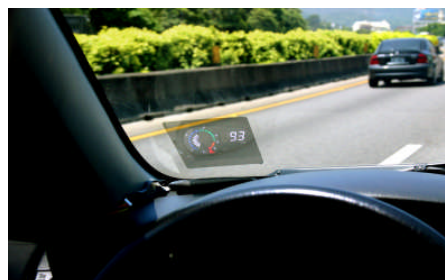

PARKING SENSORS

PARKING SENSOR KITS - BUZZER & DISPLAY SCREEN STYLES

CODE	APPLICATION	QTY
2CCMD05-2	PARKING SENSOR KIT 2 + BUZZER	kit
2CCMD05-2SO	PARKING SENSOR KIT 2 + BUZZER STICK ON	kit
2CCMD05-4	PARKING SENSOR KIT 4 + BUZZER	kit
2CCMD05-4P	PARKING SENSOR KIT 4 + BUZZER PREMIUM	kit
2CCMD05-4SO	PARKING SENSOR KIT 4 + BUZZER STICK ON	kit
2CCMD11-4	PARKING SENSOR KIT 4 + MINI LCD	kit
2CCMD11-6	PARKING SENSOR KIT 6 + MINI LCD	kit
2CCMD16-4	PARKING SENSOR KIT 4 + RAINBOW	kit
2CCMD16-4P	PARKING SENSOR KIT 4 + RAINBOW PREMIUM	kit
2CCMD38-4	PARKING SENSOR KIT 4 + DISPLAY	kit
2CCMD66-8	PARKING SENSOR KIT 8 + DISPLAY	kit
2CCMD86-8	PARKING SENSOR KIT 8 + DISPLAY with Temperature reading	kit
2CCMD51-4	REVERSE CAMERA & PARKING SENSOR KIT	kit
2CCMD91-4	BASE KIT	kit
2CCMDSC004	REVERSE CAMERA SYSTEM - includes 2.5" SCREEN	kit
2CSB	SINGLE PARKING SENSOR - BLACK	each
2CSR	SINGLE PARKING SENSOR - RED	each
2CSS	SINGLE PARKING SENSOR - SILVER	each
2CSW	SINGLE PARKING SENSOR - WHITE	each

HEAD UP DISPLAY

2CHUD01-GUF	HEAD UP DISPLAY	kit

RAIN - X - GLASS CLEANER

CODE	APPLICATION	QTY
7RX5071268	RAIN X 2 N 1 GLASS CLEANER	each
7RXBCR68214	RAIN X GLASS CLEANER TRIGGER S	each
7RX5077368	RAIN X GLASS CLEANER WIPES	each
7RX68268	RAIN X GLASS CLEANER 22 ML	each
7RX5080217	RAIN X X-TREME CLEAN	each