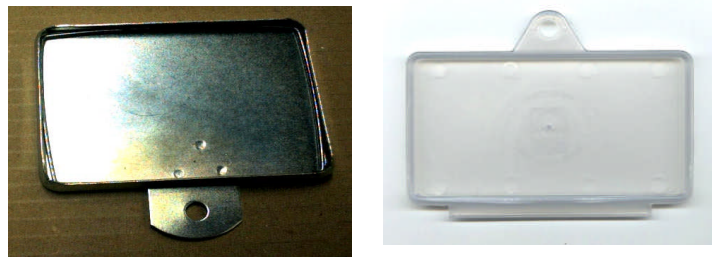

PARKING SENSORS

PARKING SENSOR KITS - BUZZER & DISPLAY SCREEN STYLES

CODE	APPLICATION	QTY
2CCMD05-2	PARKING SENSOR KIT 2 + BUZZER	kit
2CCMD05-2SO	PARKING SENSOR KIT 2 + BUZZER STICK ON	kit
2CCMD05-4	PARKING SENSOR KIT 4 + BUZZER	kit
2CCMD05-4P	PARKING SENSOR KIT 4 + BUZZER PREMIUM	kit
2CCMD05-4SO	PARKING SENSOR KIT 4 + BUZZER STICK ON	kit
2CCMD11-4	PARKING SENSOR KIT 4 + MINI LCD	kit
2CCMD11-6	PARKING SENSOR KIT 6 + MINI LCD	kit
2CCMD16-4	PARKING SENSOR KIT 4 + RAINBOW	kit
2CCMD16-4P	PARKING SENSOR KIT 4 + RAINBOW PREMIUM	kit
2CCMD38-4	PARKING SENSOR KIT 4 + DISPLAY	kit
2CCMD66-8	PARKING SENSOR KIT 8 + DISPLAY	kit
2CCMD86-8	PARKING SENSOR KIT 8 + DISPLAY with Temperature reading	kit
2CCMD51-4	REVERSE CAMERA & PARKING SENSOR KIT	kit
2CCMD91-4	BASE KIT	kit
2CCMDSC004	REVERSE CAMERA SYSTEM - includes 2.5" SCREEN	kit
2CSB	SINGLE PARKING SENSOR - BLACK	each
2CSR	SINGLE PARKING SENSOR - RED	each
2CSS	SINGLE PARKING SENSOR - SILVER	each
2CSW	SINGLE PARKING SENSOR - WHITE	each

HEAD UP DISPLAY

2CHUD01-GUF	HEAD UP DISPLAY	kit

RAIN - X - GLASS CLEANER

CODE	APPLICATION	QTY
7RX5071268	RAIN X 2 N 1 GLASS CLEANER	each
7RXBCR68214	RAIN X GLASS CLEANER TRIGGER S	each
7RX5077368	RAIN X GLASS CLEANER WIPES	each
7RX68268	RAIN X GLASS CLEANER 22 ML	each
7RX5080217	RAIN X X-TREME CLEAN	each

REGISTRATION LABEL HOLDERS

ZINC PLATED STEEL

CODE	APPLICATION	QTY
61SARDH5251	RECTANGULAR LABEL HOLDER - STEEL zinc plated	each
61SA6259B	RECTANGULAR LABEL HOLDER - PLASTIC	each