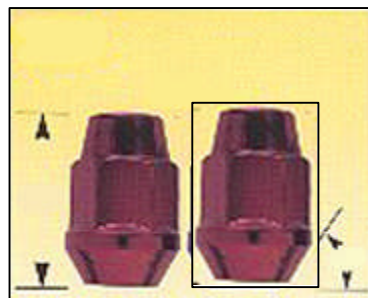

WHEEL DOCTOR

Lug Nuts

Open-End Acorn 3/4" Hex

THREAD SIZE PACKED #

- 7/16 86 113024
- 1/2 86 113044
- 12mm x 1.25 86 113064
- 12mm x 1.50 86 113074

One-Piece Acorn

THREAD SIZE BULK # PACKED #

- 7/16 86 1002.50 86 1440
- 1/2 86 1004.50 86 1441
- 12mm x 1.25 86 1006.50 86 1444
- 12mm x 1.50 86 1007.50 86 1445

Socket Acorn

THREAD SIZE PACKED #

- 7/16 86 2802
- 1/2 86 2804
- 12mm x 1.25 86 2805
- 12mm x 1.50 86 2807

Blue Bulge Acorn

THREAD SIZE PACKED #

- 7/16 86 1702B
- 1/2 86 1704B
- 12mm x 1.25 86 1706B
- 12mm x 1.50 86 1707B

Red Bulge Acorn

THREAD SIZE PACKED #

- 7/16 86 1702R
- 1/2 86 1704R
- 12mm x 1.25 86 1706R
- 12mm x 1.50 86 1707R

Bulge Acorn

THREAD SIZE BULK #

- 7/16 86 1902.50
- 1/2 86 1904.50
- 12mm x 1.25 86 1906.50
- 12mm x 1.50 86 1907.50