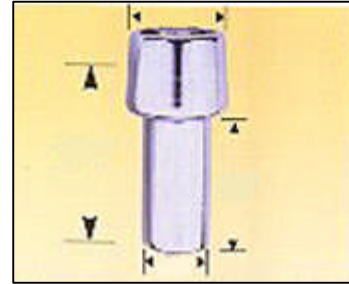

One-Piece Standard Mag

THREAD SIZE BULK # PACKED #

- 7/16 86 1740.50 86 1740
- 1/2 86 1741.50 86 1741
- 12mm x 1.25 86 1744.50 86 1744
- 12mm x 1.50 86 1745.50 86 1745

XL Mag

THREAD SIZE PACKED #

- 7/16 86 8852
- 1/2 86 8854
- 12mm x 1.25 86 8856
- 12mm x 1.50 86 8857

- **PACK OF 4**
- **PACK OF 5**

WHEEL DOCTOR

Wheel Locks

TRADITIONAL STYLE - FOR ALL STANDARD MAG AND STEEL WHEELS

Puzzle Key

Acorn

Mag

XL Mag

THREAD SIZE	PACKED #
7/16	86 40200
1/2	86 40400
12mm x 1.25	86 40600
12mm x 1.25	86 40605
12mm x 1.50	86 40700
12mm x 1.50	86 40705
14mm x 1.50	86 40900

THREAD SIZE	PART #
7/16	86 42200
1/2	86 42400
12mm x 1.25	86 42600
12mm x 1.25	86 42605
12mm x 1.50	86 42700
12mm x 1.50	86 42705

THREAD SIZE	PACKED #
7/16	86 46200
1/2	86 46400
12mm x 1.25	86 46600
12mm x 1.50	86 46700

SOCKET LOCK STYLE: NARROW NECK IDEAL FOR NEW VEHICLE APPLICATIONS

Socket Lock

THREAD SIZE	PACKED #
7/16	86 45200
1/2	86 45400
12mm x 1.25	86 45600
12mm x 1.50	86 45700