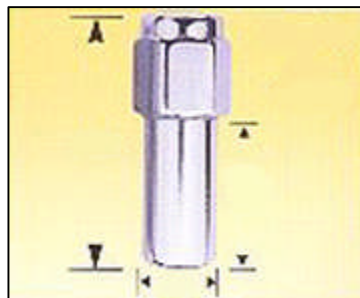

Socket Acorn

THREAD SIZE PACKED #

- 7/16 86 2802
- 1/2 86 2804
- 12mm x 1.25 86 2805
- 12mm x 1.50 86 2807

Blue Bulge Acorn

THREAD SIZE PACKED #

- 7/16 86 1702B
- 1/2 86 1704B
- 12mm x 1.25 86 1706B
- 12mm x 1.50 86 1707B

Red Bulge Acorn

THREAD SIZE PACKED #

- 7/16 86 1702R
- 1/2 86 1704R
- 12mm x 1.25 86 1706R
- 12mm x 1.50 86 1707R

Bulge Acorn

THREAD SIZE BULK #

- 7/16 86 1902.50
- 1/2 86 1904.50
- 12mm x 1.25 86 1906.50
- 12mm x 1.50 86 1907.50

One-Piece Standard Mag

THREAD SIZE BULK # PACKED #

- 7/16 86 1740.50 86 1740
- 1/2 86 1741.50 86 1741
- 12mm x 1.25 86 1744.50 86 1744
- 12mm x 1.50 86 1745.50 86 1745

XL Mag

THREAD SIZE PACKED #

- 7/16 86 8852
- 1/2 86 8854
- 12mm x 1.25 86 8856
- 12mm x 1.50 86 8857