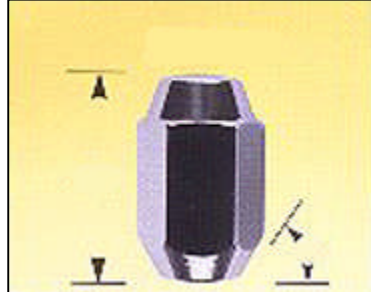

WHEEL DOCTOR

Lug Nuts

Open-End Acorn 3/4" Hex

THREAD SIZE PACKED #

- 7/16 86 113024
- 1/2 86 113044
- 12mm x 1.25 86 113064
- 12mm x 1.50 86 113074

One-Piece Acorn

THREAD SIZE BULK # PACKED #

- 7/16 86 1002.50 86 1440
- 1/2 86 1004.50 86 1441
- 12mm x 1.25 86 1006.50 86 1444
- 12mm x 1.50 86 1007.50 86 1445

Socket Acorn

THREAD SIZE PACKED #

- 7/16 86 2802
- 1/2 86 2804
- 12mm x 1.25 86 2805
- 12mm x 1.50 86 2807

Blue Bulge Acorn

THREAD SIZE PACKED #

- 7/16 86 1702B
- 1/2 86 1704B
- 12mm x 1.25 86 1706B
- 12mm x 1.50 86 1707B