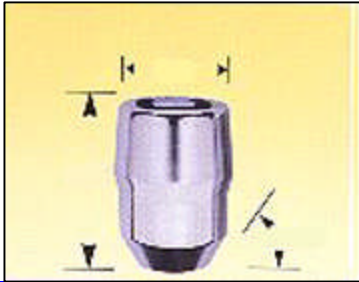

- **PACK OF 4**
- **PACK OF 5**

WHEEL DOCTOR

Wheel Locks

TRADITIONAL STYLE - FOR ALL STANDARD MAG AND STEEL WHEELS

Puzzle Key

Acorn

Mag

XL Mag

THREAD SIZE	PACKED #
7/16	86 40200
1/2	86 40400
12mm x 1.25	86 40600
12mm x 1.25	86 40605
12mm x 1.50	86 40700
12mm x 1.50	86 40705
14mm x 1.50	86 40900

THREAD SIZE	PART #
7/16	86 42200
1/2	86 42400
12mm x 1.25	86 42600
12mm x 1.25	86 42605
12mm x 1.50	86 42700
12mm x 1.50	86 42705

THREAD SIZE	PACKED #
7/16	86 46200
1/2	86 46400
12mm x 1.25	86 46600
12mm x 1.50	86 46700

SOCKET LOCK STYLE: NARROW NECK IDEAL FOR NEW VEHICLE APPLICATIONS

Socket Lock

THREAD SIZE	PACKED #
7/16	86 45200
1/2	86 45400
12mm x 1.25	86 45600
12mm x 1.50	86 45700