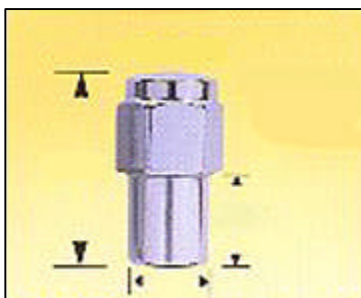

Socket Acorn

THREAD SIZE PACKED #

- 7/16 86 2802
- 1/2 86 2804
- 12mm x 1.25 86 2805
- 12mm x 1.50 86 2807

Blue Bulge Acorn

THREAD SIZE PACKED #

- 7/16 86 1702B
- 1/2 86 1704B
- 12mm x 1.25 86 1706B
- 12mm x 1.50 86 1707B

Red Bulge Acorn

THREAD SIZE PACKED #

- 7/16 86 1702R
- 1/2 86 1704R
- 12mm x 1.25 86 1706R
- 12mm x 1.50 86 1707R

Bulge Acorn

THREAD SIZE BULK #

- 7/16 86 1902.50
- 1/2 86 1904.50
- 12mm x 1.25 86 1906.50
- 12mm x 1.50 86 1907.50

One-Piece Standard Mag

THREAD SIZE BULK # PACKED #

- 7/16 86 1740.50 86 1740
- 1/2 86 1741.50 86 1741
- 12mm x 1.25 86 1744.50 86 1744
- 12mm x 1.50 86 1745.50 86 1745

XL Mag

THREAD SIZE PACKED #

- 7/16 86 8852
- 1/2 86 8854
- 12mm x 1.25 86 8856
- 12mm x 1.50 86 8857