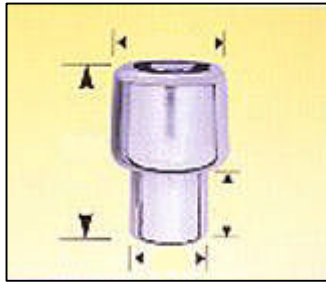

- **PACK OF 4**
- **PACK OF 5**

WHEEL DOCTOR

Wheel Locks

TRADITIONAL STYLE - FOR ALL STANDARD MAG AND STEEL WHEELS

Puzzle Key

Acorn

Mag

XL Mag

THREAD SIZE	PACKED #
7/16	86 40200
1/2	86 40400
12mm x 1.25	86 40600
12mm x 1.25	86 40605
12mm x 1.50	86 40700
12mm x 1.50	86 40705
14mm x 1.50	86 40900

THREAD SIZE	PART #
7/16	86 42200
1/2	86 42400
12mm x 1.25	86 42600
12mm x 1.25	86 42605
12mm x 1.50	86 42700
12mm x 1.50	86 42705

THREAD SIZE	PACKED #
7/16	86 46200
1/2	86 46400
12mm x 1.25	86 46600
12mm x 1.50	86 46700

SOCKET LOCK STYLE: NARROW NECK IDEAL FOR NEW VEHICLE APPLICATIONS

Socket Lock

THREAD SIZE	PACKED #
7/16	86 45200
1/2	86 45400
12mm x 1.25	86 45600
12mm x 1.50	86 45700